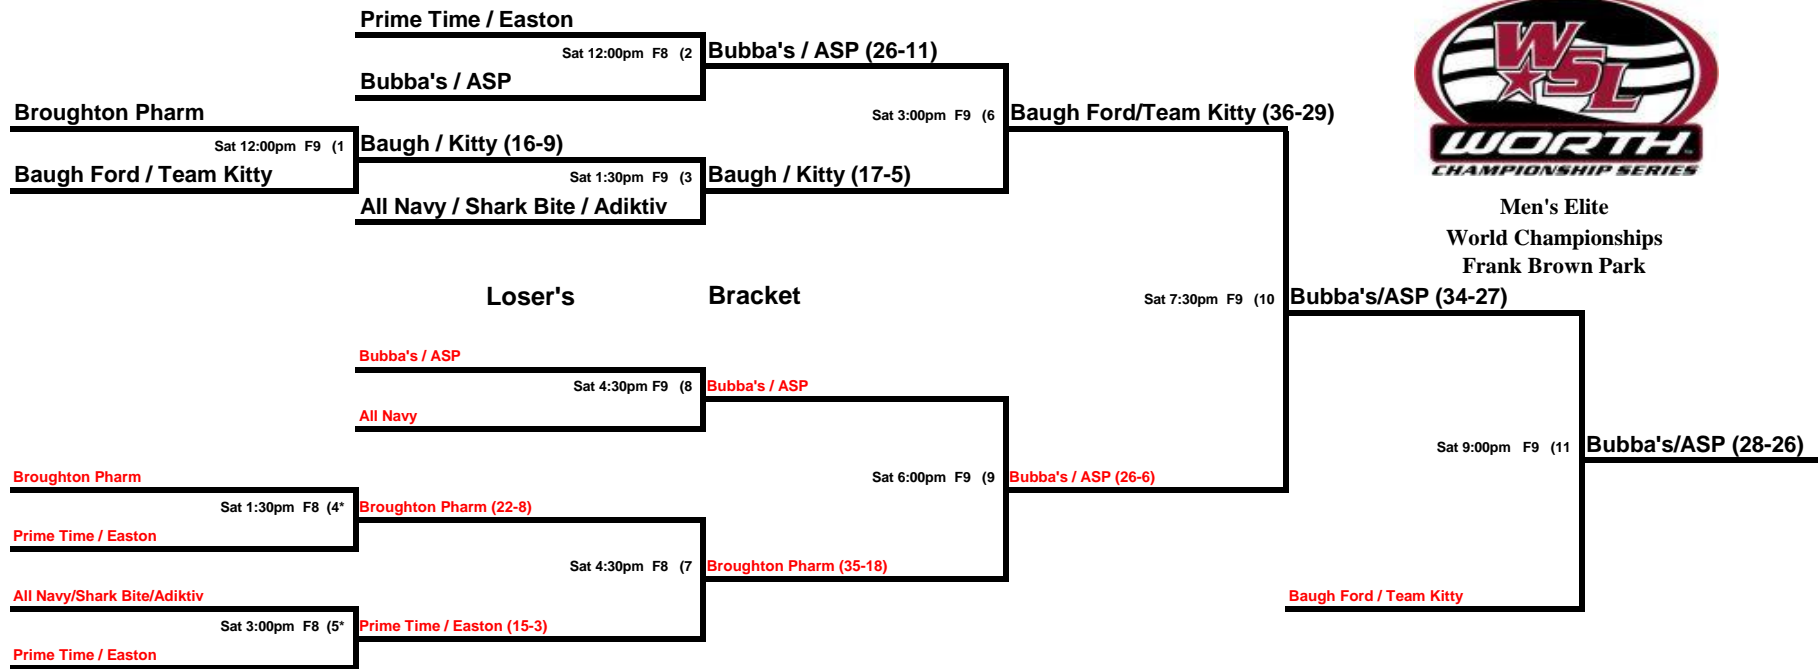

Men's Elite
World Championships
Frank Brown Park

NOTE: An * next to a game number in the losers bracket denotes the loser of that game is still in the tournament.

The team that loses game #4 could possibly lose their first 3 games and still remain in the tournament. This is done to insure that the loser of game #3 will play a minimum of 3 games.