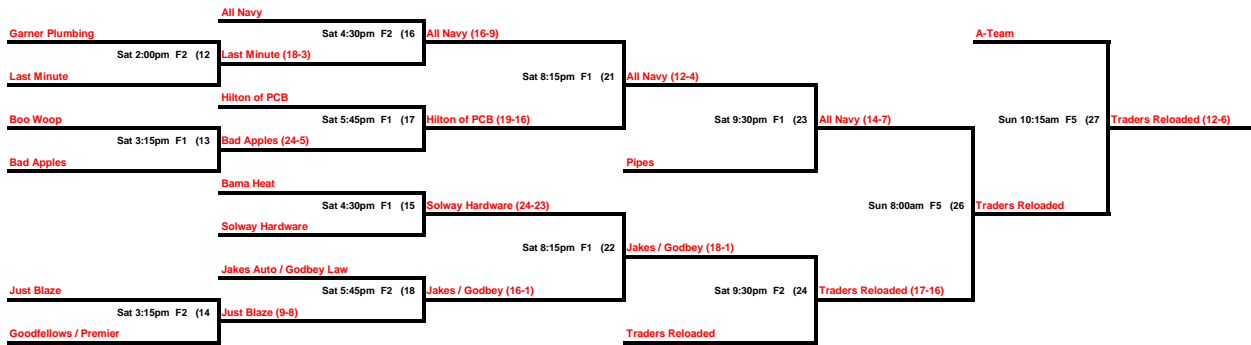

WOMEN'S
WORLD CHAMPIONSHIP
FRANK BROWN PARK

Loser's Bracket

WOMEN'S LOWER CHAMPIONSHIP

IPS
K

Bounty Hunters / Baugh Ford (14-7)

Sun 12:45pm F5 (29)

L-28