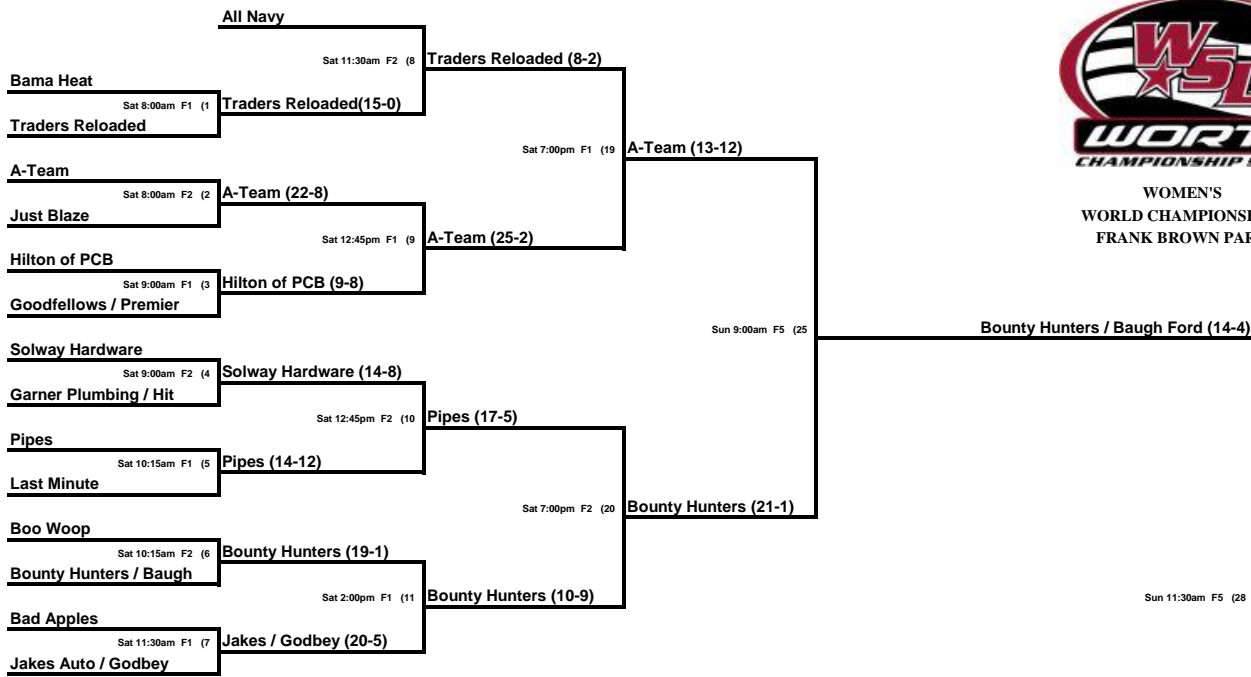

WOMEN'S
WORLD CHAMPIONSHIP
FRANK BROWN PARK

Loser's Bracket

WOMEN'S LOWER CHAMPIONSHIP

IPS
K

Bounty Hunters / Baugh Ford (14-7)

Sun 12:45pm F5 (29)

L-28