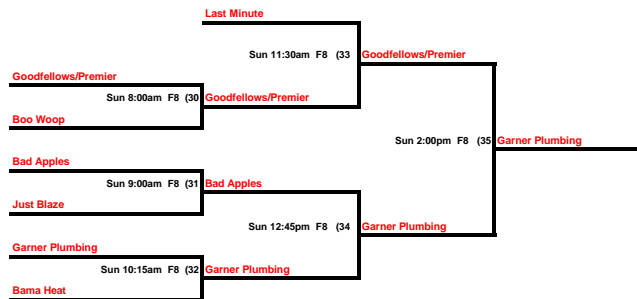

WOMEN'S
WORLD CHAMPIONSHIP
FRANK BROWN PARK

Loser's Bracket

WOMEN'S LOWER CHAMPIONSHIP

IPS
K

Bounty Hunters / Baugh Ford (14-7)

Sun 12:45pm F5 (29)

L-28